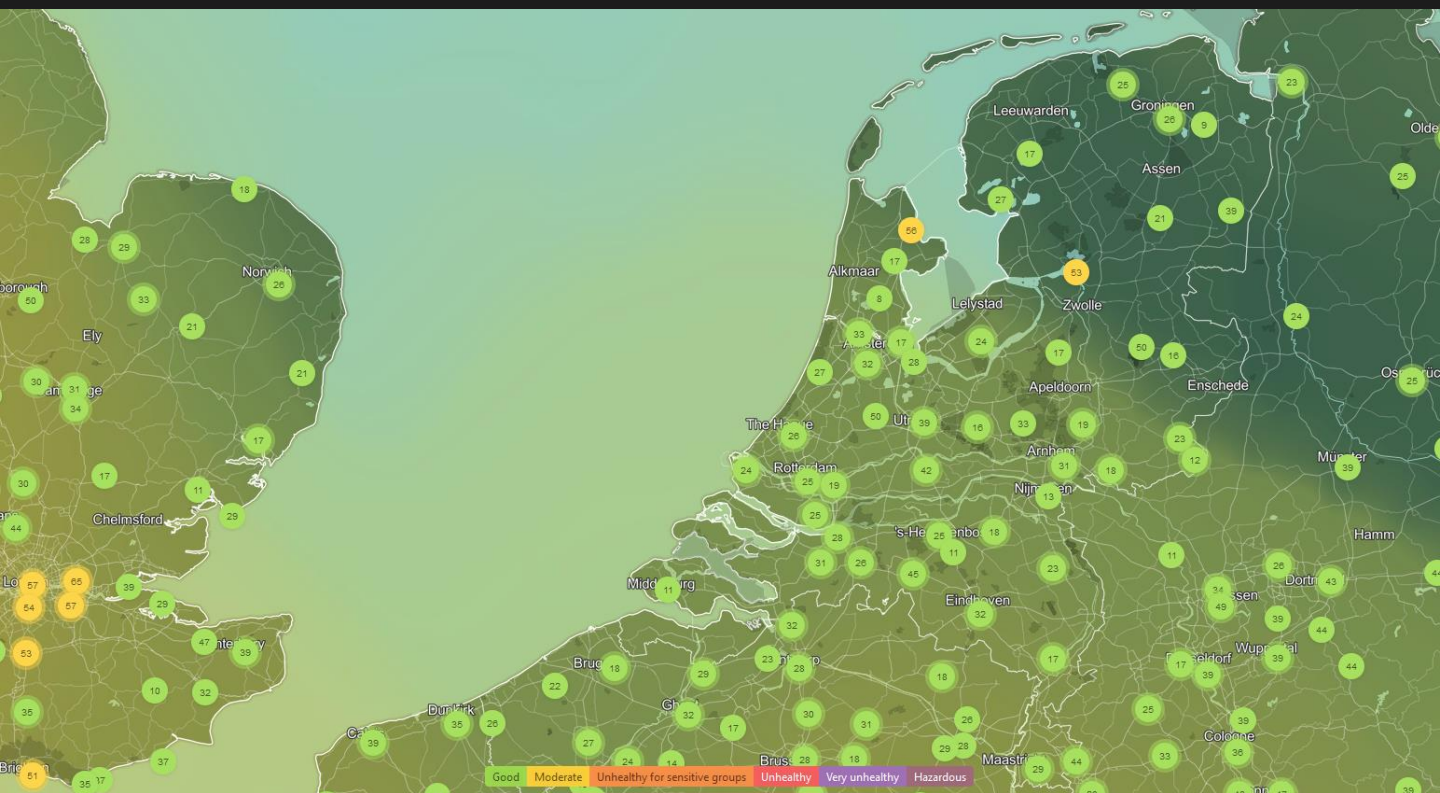

Smart Lighting

Sniffer

Product sheet

Sustainer Sniffer

Product information

Solution

The integrated Air Quality sensors in the luminaires of Sustainer are an affordable solution to get insight in the local air quality in your city.

Sustainer uses Iqair sensor to achieve optimal results. By installing the sensors in the public lighting network on several locations, an accurate image of the air quality in a large area can be obtained.