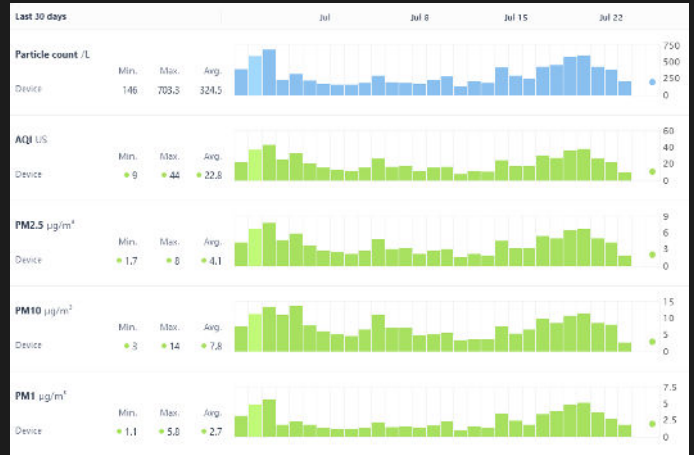

Sustainer Sniffer

Product information

Solution

The integrated Air Quality sensors in the luminaires of Sustainer are an affordable solution to get insight in the local air quality in your city.

Sustainer uses Iqair sensor to achieve optimal results. By installing the sensors in the public lighting network on several locations, an accurate image of the air quality in a large area can be obtained.

By re-using the public lighting network for the installation of sensors the total cost of installation and maintenance can be reduced significantly, making this a very cost-effective solution for air quality measurements.

The module also contains a chargeable battery, enabling the sensor to continue measurements if the luminaire is not powered, i.e. no 24/7 power is needed for this solution.

The IQair basic-platform is included

Standard measurements

- Ultra fine Particulate Matter PM_1 ($\mu\text{g}/\text{m}^3$)
- Particulate Matter $PM_{2.5}$ ($\mu\text{g}/\text{m}^3$)
- Particulate Matter PM_{10} ($\mu\text{g}/\text{m}^3$)
- Temperature ($^{\circ}\text{C}$)
- Relative Humidity (%RH)
- Air Pressure (hPA)

Optional measurements

Due to the solution's modular architecture, it is possible to add an optional sensor:

- CO_2 (ppm)

Benefits

Integrated, discrete solution

Wireless LTE-M solution

Swappable solution

Battery for 1 day