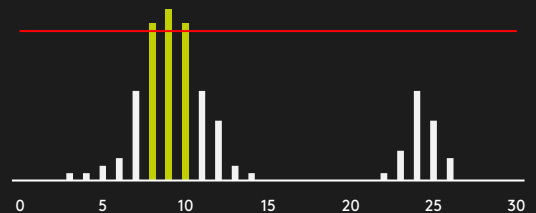

Rain forecast (mm)

When precipitation is predicted to exceed the critical value in the next 15 minutes, lighting is temporarily increased. Once the rain has passed, the lighting returns to the dimmed light level.

Advantages

Maximum energy savings

Existing connectivity

Safety guaranteed

No additional hardware